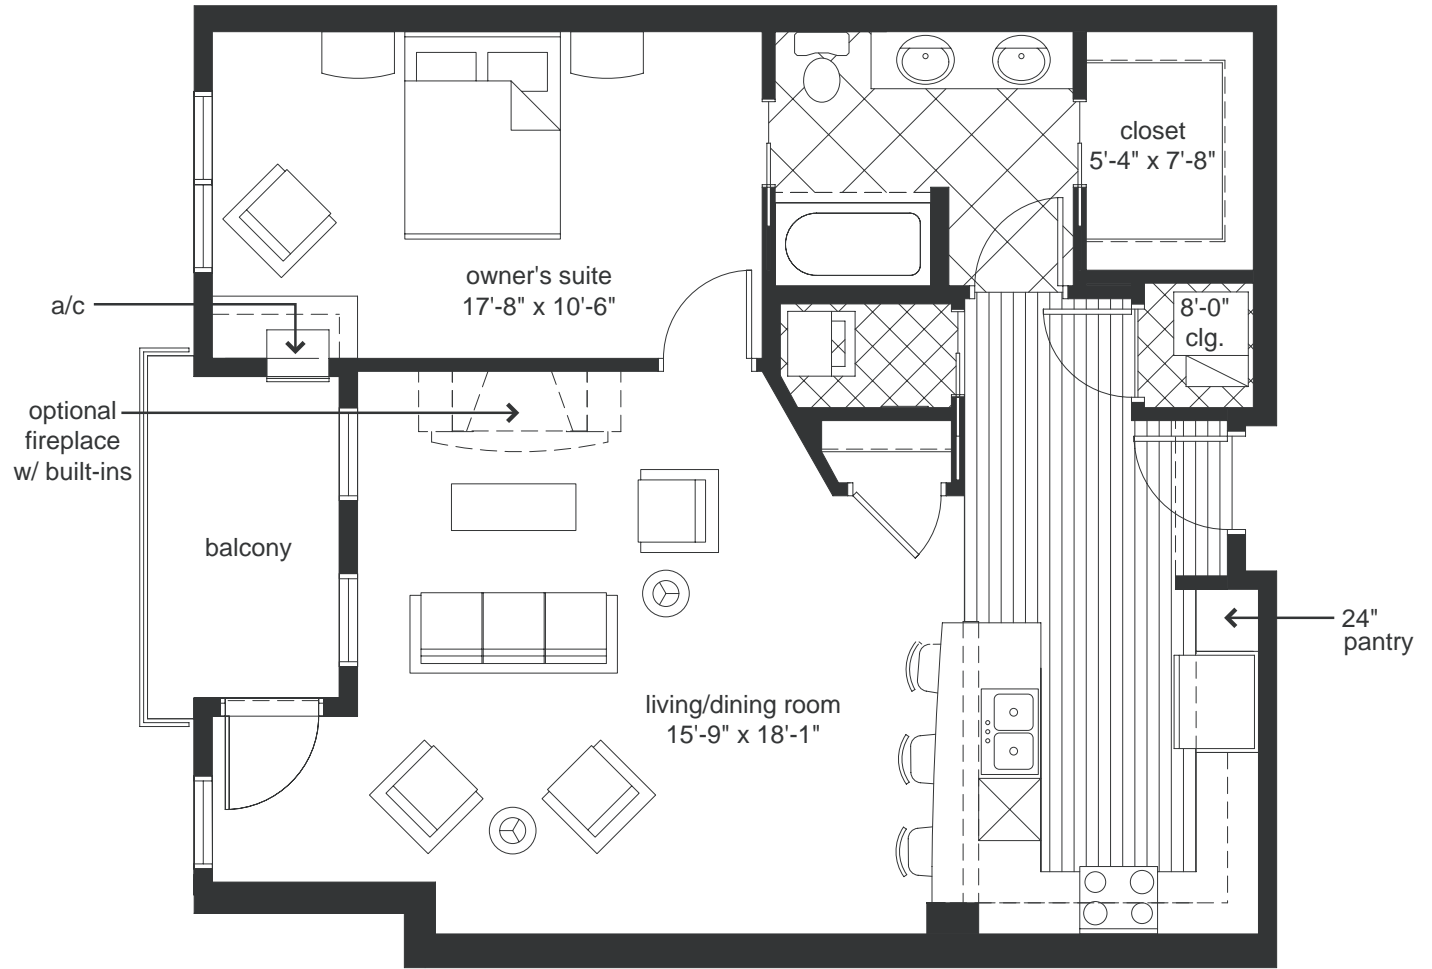

# White Pine

#314 :: 957

1BR/1BA

\* The developer's policy of continual improvement in design and construction requires that specifications, equipment, dimensions and prices are subject to change without notice. All furnace, washer, and dryer locations are subject to change.