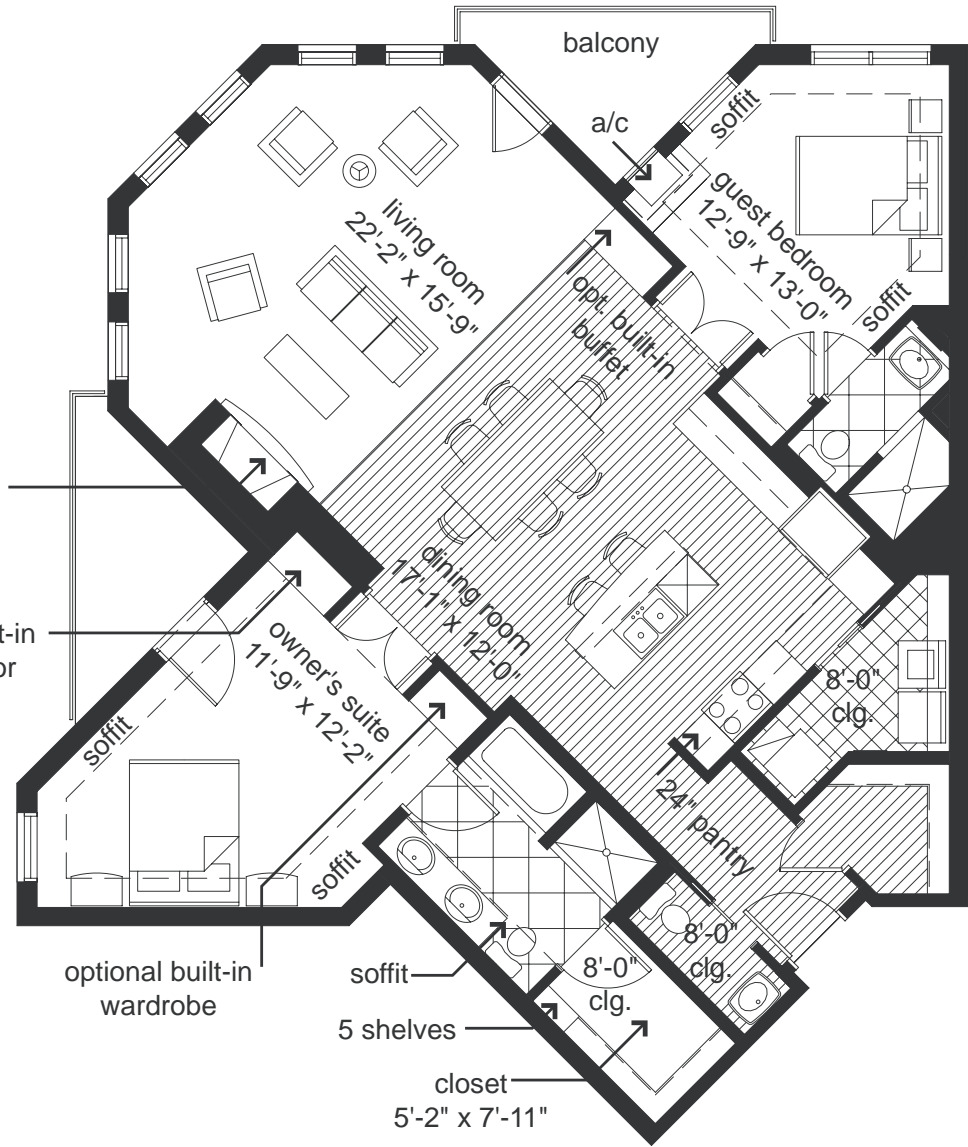

Tamarack

#244 :: 1,581
 #344 :: 1,698
 #444 :: 1,698

2BR/2.5BA

fireplace included

optional built-in wardrobe or fireplace

optional built-in wardrobe

soffit

5 shelves

closet

5'-2" x 7'-11"