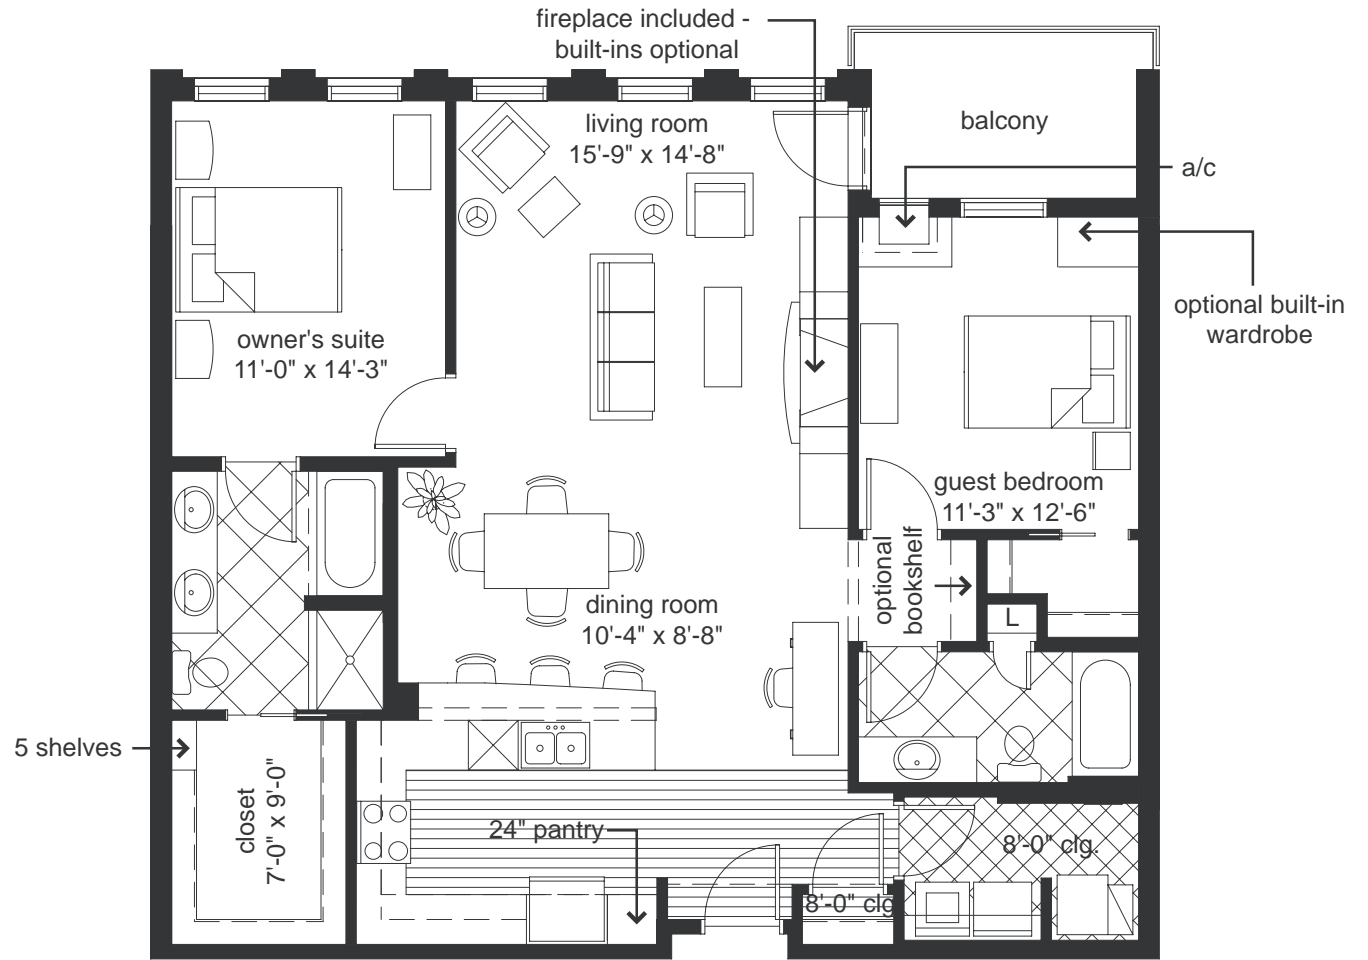

River Birch

- #224 :: 1,339
- #238 :: 1,342
- #324 :: 1,406
- #338 :: 1,342
- #424 :: 1,392
- #438 :: 1,392

2BR/2BA

* The developer's policy of continual improvement in design and construction requires that specifications, equipment, dimensions and prices are subject to change without notice. All furnace, washer, and dryer locations are subject to change.