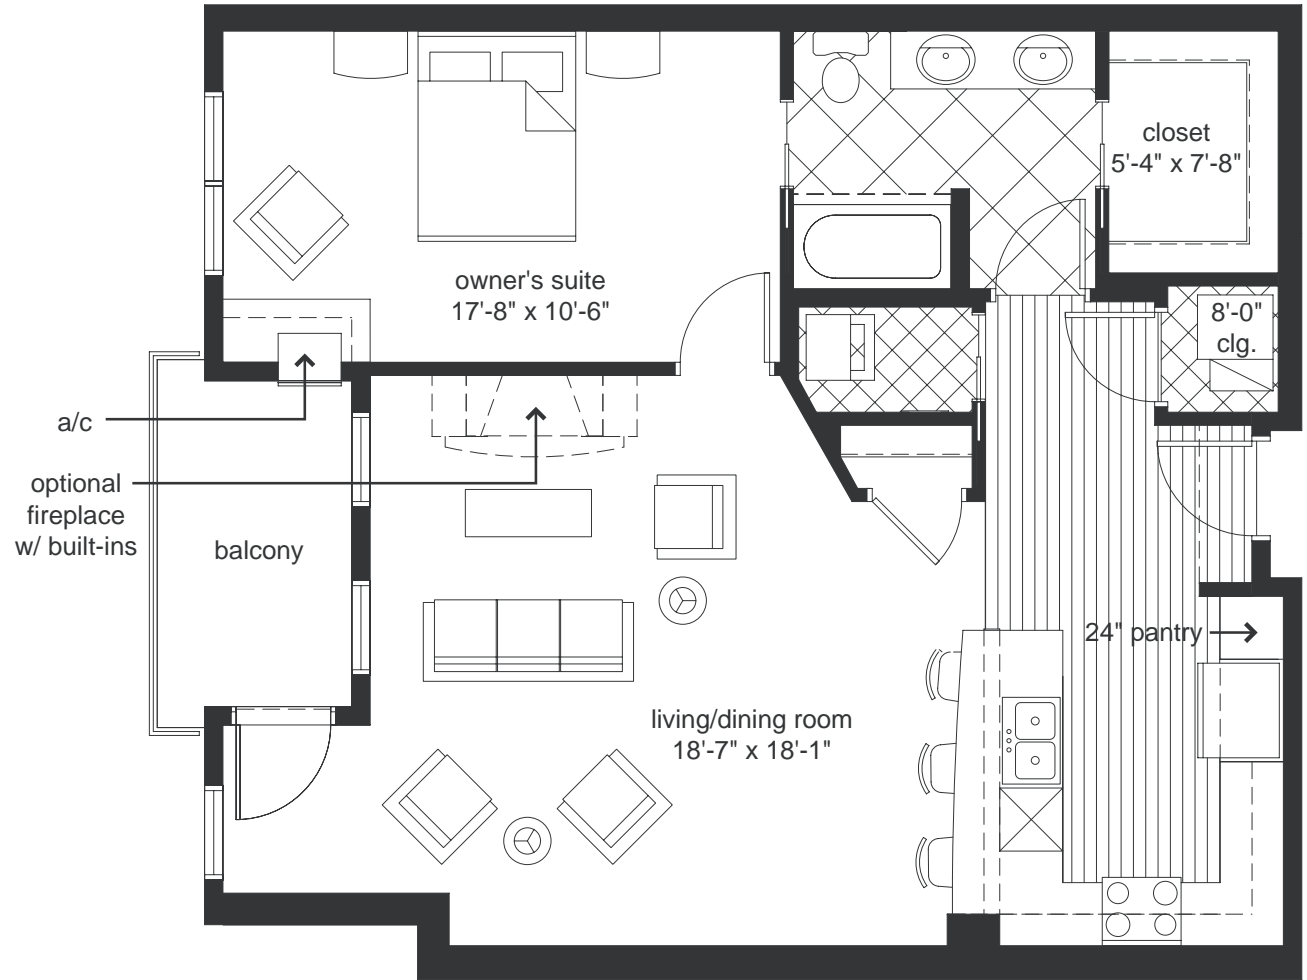

Red Pine

#310 :: 968

#410 :: 1,034

1 BR/1BA

* The developer's policy of continual improvement in design and construction requires that specifications, equipment, dimensions and prices are subject to change without notice. All furnace, washer, and dryer locations are subject to change.